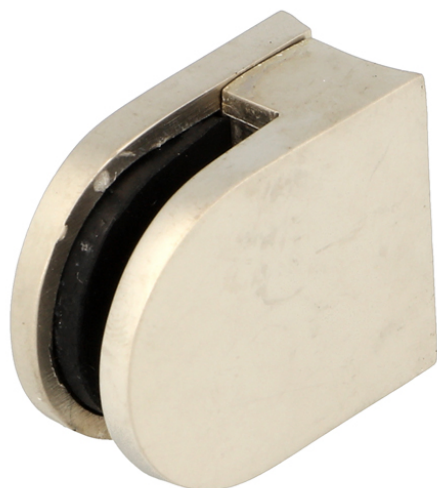

PRODUCT SHEET

Description:

Glass Clamp, "Small", Zamak, Matt NPL, Bent Tube $\varnothing 31\text{mm}$, F/4-5mm Glass Thickness

Item number:

22.10.181-0

Units	Box	Carton	HS Code	Barcode
Pcs.	50	500	8302419000	
				5704866083119