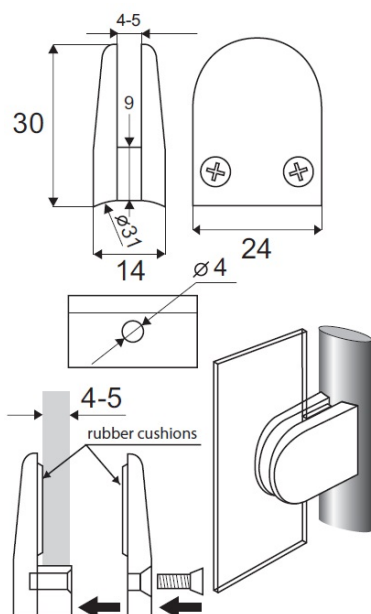

PRODUCT SHEET

Description:

Glass Clamp, "Small", Zamak, Matt NPL, Bent Tube $\varnothing 31\text{mm}$, F/4-5mm Glass Thickness

Item number:

22.10.181-0

Units	Box	Carton	HS Code	Barcode
Pcs.	50	500	8302419000	
				5704866083119